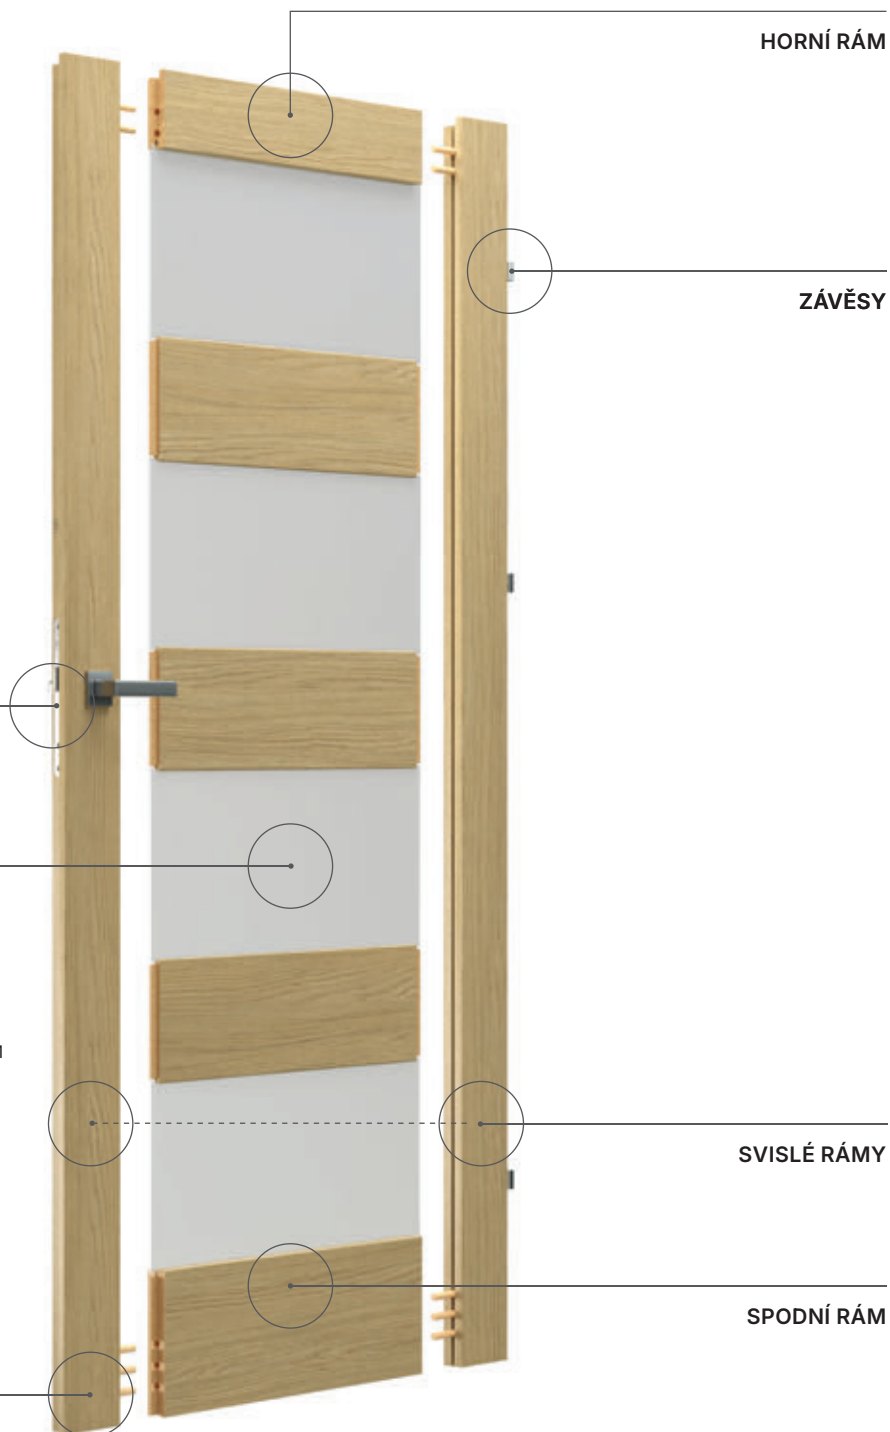

5 | Rámová konstrukce dveří

Tloušťka
křídla
40 mm

Křídla rámová jsou tvořena svislými a vodorovnými rámovými vlisy, které tvoří rám, který je vyplněn panely nebo skly. Pro spojení jednotlivých dílů se využívají kolíky a čepy.

Výhody konstrukce:

- Bez viditelného spojení fólie na vnější hraně křídla.
- Sklo a panely, které tvoří konstrukční prvek, zpevňují stabilitu křídla.

ZÁMKY

Dostupné varianty: bez klíčové dírky, s klíčem, pro cylindrickou vložku nebo WC zámek.

BEZPEČNOSTNÍ SKLA

Tloušťka 4 mm:

- PORTA VERTE HOME
- PORTA BALANCE
- PORTA HARMONY
- PORTA CLASSIC HOME
- SEVILLA
- MADRID
- CORDOBA

Tloušťka 6 mm:

- PORTA KONCEPT
- PORTA INSPIRE
- PORTA CRAFT
- PORTA VERTE PREMIUM
- PORTA GRANDE
- PORTA VERRO
- NATURA GRANDE
- PORTA LUMIA

AQUA STOP

Ochrana spodní hrany křídla před vlhkostí pomocí technologie TechnoPORTA.

HORNÍ RÁM

ZÁVĚSY

SVISLÉ RÁMY

SPODNÍ RÁM